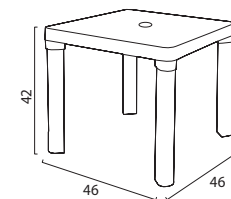

Baby Lulù

Tavolo in polipropilene
Polypropylene table

BABY LULÙ TAVOLO IN POLIPROPILENE BABY LULÙ POLYPROPYLENE TABLE

COLORI | COLORS

	COLORI COLORS	CODICE ITEM CODE	COD. EAN EAN CODE
	BIANCO WHITE	271	8.003.572.002.719
	GIALLO YELLOW	273	8.003.572.002.788
	ARANCIONE ORANGE	277	8.003.572.002.788
	AZZURRO BLUE	274	8.003.572.002.788
	VERDE APPLE GREEN	272	8.003.572.002.788
	MIX COLORI COLOR MIX	278	8.003.572.002.788

DIMENSIONI | DIMENSIONS (cm)

LOGISTICA | LOGISTIC

	PESO WEIGHT (kg)
PZ. PALLET PCS. PALLET	160
MISURE PALLET PALLET DIM. (cm)	90 x 120 x 230 h
PZ. BILICO PCS. TRUCK	4.480
PZ. 40' CTR PCS. 40' CTN	4.140