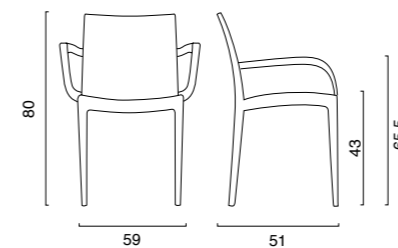

Firenze

Poltrona polipropilene ignifugo
Fire-retardant polypropylene armchair

Linea Ignifuga 

Linea Ignifuga 

POLTRONA FIRENZE IGNIFUGA
Classe 1 – Reazione al fuoco (norma UNI 9177)
Certificazioni domestico & contract
FIRENZE FIRE-RETARDANT ARMCHAIR
Class 1 – Reaction to fire (UNI 9177 standard)
Certifications domestic & contract

DIMENSIONI | DIMENSIONS (cm)

IMPILABILE | STACKABLE

LOGISTICA | LOGISTIC

		PESO WEIGHT (kg)
PZ. PALLET PCS. PALLET	24	4,1
MISURE PALLET PALLET DIM. (cm)	100 x 60 x 234 h	
PZ. BILICO PCS. TRUCK	1.392	
PZ. 40' CTR PCS. 40' CTN	1.104	