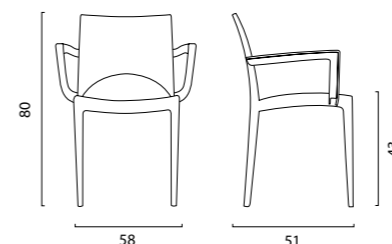

# Paris

Poltrona polipropilene ignifugo  
Fire-retardant polypropylene armchair

Linea Ignifuga 

Linea Ignifuga 

**POLTRONA PARIS IGNIFUGA**  
**Classe 1 – Reazione al fuoco (norma UNI 9177)**  
**Certificazioni domestico & contract**  
PARIS FIRE-RETARDANT ARMCHAIR  
Class 1 – Reaction to fire (UNI 9177 standard)  
Certifications domestic & contract

## DIMENSIONI | DIMENSIONS (cm)

## LOGISTICA | LOGISTIC

		PESO   WEIGHT (kg)
<b>PZ. PALLET</b>   PCS. PALLET	<b>24</b>	<b>3,8</b>
<b>MISURE PALLET</b>   PALLET DIM. (cm)	<b>93 x 59 x 231 h</b>	
<b>PZ. BILICO</b>   PCS. TRUCK	<b>1.392</b>	
<b>PZ. 40' CTR</b>   PCS. 40' CTN	<b>1.104</b>	