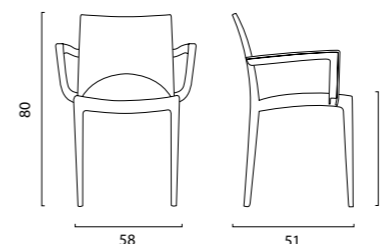

Paris

Poltrona polipropilene ignifugo
Fire-retardant polypropylene armchair

Linea Ignifuga 

Linea Ignifuga 

POLTRONA PARIS IGNIFUGA
Classe 1 – Reazione al fuoco (norma UNI 9177)
Certificazioni domestico & contract
PARIS FIRE-RETARDANT ARMCHAIR
Class 1 – Reaction to fire (UNI 9177 standard)
Certifications domestic & contract

DIMENSIONI | DIMENSIONS (cm)

IMPILABILE | STACKABLE

LOGISTICA | LOGISTIC

		PESO WEIGHT (kg)
PZ. PALLET PCS. PALLET	24	3,8
MISURE PALLET PALLET DIM. (cm)	93 x 59 x 231 h	
PZ. BILICO PCS. TRUCK	1.392	
PZ. 40' CTR PCS. 40' CTN	1.104	