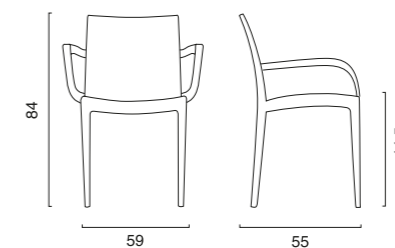

Boheme

Poltrona polimerica
Polymeric armchair

COLORI | COLORS

BOHEME POLTRONA POLIMERICA BOHEME POLYMERIC ARMCHAIR

COLORI COLORS	CODICE ITEM CODE	COD. EAN EAN CODE
 BIANCO WHITE	S6618B	8.005.465.822.671
 MOKA MOKA	S6618MK	8.005.465.890.502
 ANTRACITE ANTHRACITE	S6618Y	8.005.465.822.688
 JUTA JUTE	S6618J	8.005.465.960.397

DIMENSIONI | DIMENSIONS (cm)

IMPILABILE | STACKABLE

LOGISTICA | LOGISTIC

		PESO WEIGHT (kg)
PZ. PALLET PCS. PALLET	18	3,8
MISURE PALLET PALLET DIM. (cm)	100 x 60 x 212 h	
PZ. BILICO PCS. TRUCK	1.080	
PZ. 40' CTR PCS. 40' CTN	828	