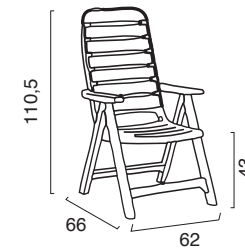

Premiere

Poltrona in polipropilene
Polypropylene armchair

PREMIERE POLTRONA IN POLIPROPILENE 5 POSIZIONI PREMIERE POLYPROPYLENE 5-POSITIONS ARMCHAIR

COLORI | COLORS

	COLORI COLORS	CODICE ITEM CODE	COD. EAN EAN CODE
	BIANCO WHITE	S6760B	8.005.465.012.584
	VERDE GREEN	S6760V	8.005.465.006.941
	ANTRACITE* ANTHRACITE	S6760Y	8.005.465.819.534
*SU RICHIESTA ON DEMAND			

DIMENSIONI | DIMENSIONS (cm)

LOGISTICA | LOGISTIC

	PESO WEIGHT (kg)
PZ. PALLET PCS. PALLET 22	6,00
MISURE PALLET PALLET DIM. (cm) 113 x 92 x 213 h	
PZ. BILICO PCS. TRUCK 616	
PZ. 40' CTR PCS. 40' CTN 572	