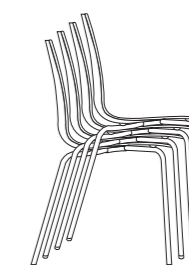

Calima

Sedia in policarbonato | Polycarbonate chair

SEDIA CALIMA IN POLICARBONATO TRASPARENTE.
Gambe in acciaio cromato d. 18x2 mm. Articolo da montare.
CALIMA TRANSPARENT POLYCARBONATE CHAIR.
Chromed steel (d. 18x2 mm.) chair. Ready to assemble.

COLORI | COLORS

COLORI COLORS	CODICE ITEM CODE	COD. EAN EAN CODE
 TRASPARENTE CRISTAL CLEAR	S3342TR	8.005.465.891.042
 MALVA PURPLE	S3342TRMAV	8.005.465.941.457
 ROSSO RUBINO RUBY RED	S3342TRRR	8.005.465.891.066
 FUMÈ SMOKED GREY	S3342TRY	8.005.465.891.080

SOLO PER USO INTERNO | ONLY FOR INDOOR USE

DIMENSIONI | DIMENSIONS (cm)

IMPILABILE | STACKABLE

LOGISTICA | LOGISTIC

		PESO WEIGHT (kg)
PZ. CARTONE PCS. BOX	4	5,7
CARTONI PALLET CARTON BOXES PALLET	16	
DIM. CARTONE BOX SIZE (cm)	59 x 55,5 x 50 h	
PZ. PALLET PCS. PALLET	64	
MISURE PALLET PALLET DIM. (cm)	120 x 112 x 215 h	
PZ. BILICO PCS. TRUCK	1.536	
PZ. 40' CTR PCS. 40' CTN	1.280	