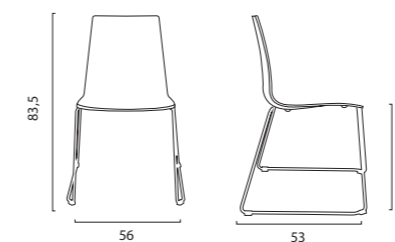

# Candy Mat

Sedia in polipropilene  
Polypropylene chair

**SEDIA CANDY MAT IN POLIPROPILENE CON GAMBE A SLITTA.**  
Base in tondino cromato diam. 11 mm. Articolo da montare.  
POLYPROPYLENE CANDY MAT CHAIR WITH SLIDE LEGS.  
Steel-rod chromed base diam. 11 mm. Ready to assemble.

## DIMENSIONI | DIMENSIONS (cm)

## LOGISTICA | LOGISTIC

	PESO   WEIGHT (kg)
PZ. CARTONE   PCS. BOX	4
CARTONI PALLET   CARTON BOXES PALLET	8
DIM. CARTONE   BOX SIZE (cm)	59 x 55,5 x 50 h
PZ. PALLET   PCS. PALLET	32
MISURE PALLET   PALLET DIM. (cm)	120 x 111 x 117 h
PZ. BILICO   PCS. TRUCK	1.536
PZ. 40' CTR   PCS. 40' CTN	1.280
	<b>6,1</b>