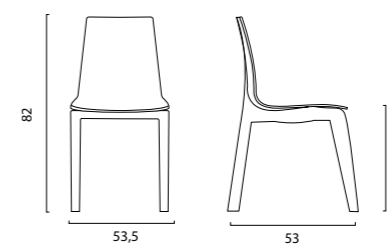

Candy Mat

Sedia in polipropilene
Polypropylene chair

**SEDIA CANDY MAT IN POLIPROPILENE.
CON GAMBE IN LEGNO. Articolo da montare.**
POLYPROPYLENE CANDY MAT CHAIR.
CHAIR WITH WOODEN LEGS. Ready to assemble.

DIMENSIONI | DIMENSIONS (cm)

LOGISTICA | LOGISTIC

		PESO WEIGHT (kg)
CARTONI PALLET CARTON BOXES PALLET	4	6,10
N. CARTONI PALLET N. BOXES PALLET	8	
DIM. CARTONE BOX SIZE (cm)	59 x 55,5 x 50 h	
PZ. PALLET PCS. PALLET	32	
MISURE PALLET PALLET DIM. (cm)	120 x 111 x 117 h	
PZ. BILICO PCS. TRUCK	1.536	
PZ. 40' CTR PCS. 40' CTN	1.280	