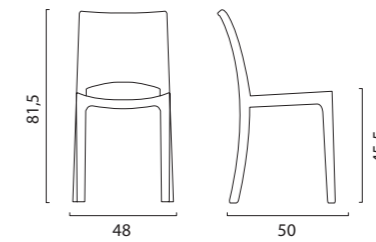

Little Rock

Sedia in policarbonato | Polycarbonate chair

SEDIA LITTLE ROCK IN POLICARBONATO TRASPARENTE.
LITTLE ROCK TRANSPARENT POLYCARBONATE CHAIR.

COLORI | COLORS

COLORI COLORS	CODICE ITEM CODE	COD. EAN EAN CODE
 TRASPARENTE CRISTAL CLEAR	S6325TR	8.005.465.968.249
 ROSSO RUBINO RUBY RED	S6325TRRR	8.005.465.968.263
 MARRONE CHIARO LIGHT BROWN	S6325TRMAL	8.005.465.968.300
 FUMÈ SMOKED GREY	S6325TRY	8.005.465.968.256

DIMENSIONI | DIMENSIONS (cm)

IMPILABILE | STACKABLE

LOGISTICA | LOGISTIC

		PESO WEIGHT (kg)
PZ. PALLET PCS. PALLET	18	5,0
MISURE PALLET PALLET DIM. (cm)	93 x 48 x 187 h	
PZ. BILICO PCS. TRUCK	1.260	
PZ. 40' CTR PCS. 40' CTN	1.080	