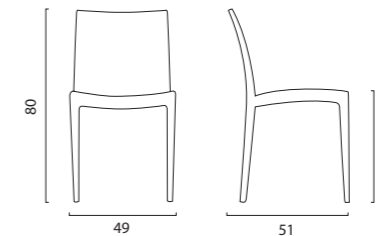

# Trieste

Sedia polipropilene  
Polypropylene chair

## DIMENSIONI | DIMENSIONS (cm)

## LOGISTICA | LOGISTIC

		PESO   WEIGHT (kg)
<b>PZ. PALLET</b>   PCS. PALLET	<b>24</b>	<b>3,7</b>
<b>MISURE PALLET</b>   PALLET DIM. (cm)	<b>91 x 48 x 224 h</b>	
<b>PZ. BILICO</b>   PCS. TRUCK	<b>1.920</b>	
<b>PZ. 40' CTR</b>   PCS. 40' CTN	<b>1.440</b>	