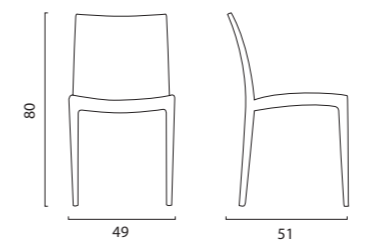

Venice

Sedia polipropilene
Polypropylene chair

SEDIA VENICE POLIPROPILENE POLYPROPYLENE CHAIR VENICE

COLORI | COLORS

COLORI COLORS	CODICE ITEM CODE	COD. EAN EAN CODE	COLORI COLORS	CODICE ITEM CODE	COD. EAN EAN CODE
 ANTRACITE ANTHRACITE	S6224Y	8.005.465.961.035	 VERDE ANICE ANISE GREEN	S6224VA	8.005.465.966.276
 MOKA MOKA	S6224MK	8.005.465.963.886	 JUTA JUTE	S6224J	8.005.465.961.301
 BLU AVIO AVIO BLUE	S6224BA	8.005.465.966.269	 BIANCO WHITE	S6224B	8.005.465.961.004
 GIALLO YELLOW	S6224GB	8.005.465.966.955	 ROSSO RED	S6224R	8.005.465.961.011
 GRIGIO PERLA PEARL GREY	S6224GP	8.005.465.964.814			

DIMENSIONI | DIMENSIONS (cm)

IMPILABILE | STACKABLE

LOGISTICA | LOGISTIC

		PESO WEIGHT (kg)
PZ. PALLET PCS. PALLET	24	3,2
MISURE PALLET PALLET DIM. (cm)	90 x 48 x 224 h	
PZ. BILICO PCS. TRUCK	1.680	
PZ. 40' CTR PCS. 40' CTN	1.440	