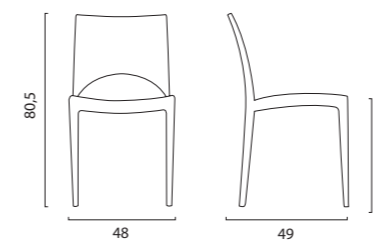

Woody

Sedia in polipropilene
Polypropylene chair

COLORI | COLORS

SEDIA WOODY IN POLIPROPILENE POLYPROPYLENE CHAIR WOODY

COLORI COLORS	CODICE ITEM CODE	COD. EAN EAN CODE	COLORI COLORS	CODICE ITEM CODE	COD. EAN EAN CODE
 ROSSO BORDEAUX BORDEAUX RED	S6015BD	8.005.465.967.907	 BLU AVIO AVIO BLUE	S6015BA	8.005.465.967.891
 VERDE ANICE ANISE GREEN	S6015VA	8.005.465.967.938	 GIALLO SENAPE YELLOW MUSTARD	S6015SP	8.005.465.967.921
 MOKA MOKA	S6015MK	8.005.465.967.914	 ANTRACITE ANTHRACITE	S6015Y	8.005.465.967.877
 BIANCO WHITE	S6015B	8.005.465.967.884			

DIMENSIONI | DIMENSIONS (cm)

IMPILABILE | STACKABLE

LOGISTICA | LOGISTIC

		PESO WEIGHT (kg)
PZ. PALLET PCS. PALLET	24	3,6
MISURE PALLET PALLET DIM. (cm)	94 x 48 x 225 h	
PZ. BILICO PCS. TRUCK	1.680	
PZ. 40' CTR PCS. 40' CTN	1.440	