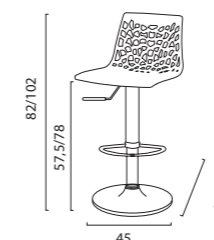

Spider

Sgabello base a gas | Barstool gas lift system

SGABELLO SPIDER BAR ELEVABILE con seduta in policarbonato o HIGHMOPP® e base cromata.
Sistema di elevazione a gas. Articolo da montare.
 ADJUSTABLE SPIDER BARSTOOL with polycarbonate HIGHMOPP® seat & chrome plated base.
 Gas lift system. Ready to assemble.

SOLO PER USO INTERNO | ONLY FOR INDOOR USE

DIMENSIONI | DIMENSIONS (cm)

LOGISTICA | LOGISTIC

		PESO WEIGHT (kg)
PZ. CARTONE PCS. BOX	1	POLICARBONATO POLYCARBONATE: 6,8 HIGHMOPP HIGHMOPP : 6,4
DIM. CARTONE BOX SIZE (cm)	60 x 40 x 28,5 h	
PZ. PALLET PCS. PALLET	16	
MISURE PALLET PALLET DIM. (cm)	120 x 80 x 127 h	
PZ. BILICO PCS. TRUCK	1.056	
PZ. 40' CTR PCS. 40' CTN	800	