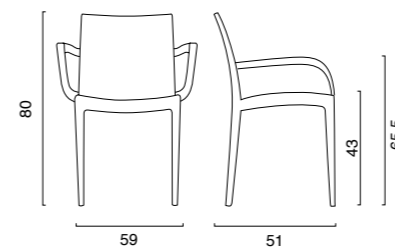

Trieste

Poltrona polipropilene ignifugo
Fire-retardant polypropylene armchair

Linea Ignifuga 

Linea Ignifuga 

POLTRONA TRIESTE IGNIFUGA
Classe 1 – Reazione al fuoco (norma UNI 9177)
Certificazioni domestico & contract
TRIESTE FIRE-RETARDANT ARMCHAIR
Class 1 – Reaction to fire (UNI 9177 standard)
Certifications domestic & contract

DIMENSIONI | DIMENSIONS (cm)

IMPILABILE | STACKABLE

LOGISTICA | LOGISTIC

			PESO WEIGHT (kg)
PZ. PALLET PCS. PALLET	24		4,2
MISURE PALLET PALLET DIM. (cm)	100 x 60 x 234 h		
PZ. BILICO PCS. TRUCK	1.392		
PZ. 40' CTR PCS. 40' CTN	1.104		