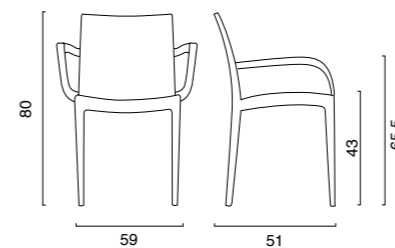

# Trieste

Poltrona polipropilene ignifugo  
Fire-retardant polypropylene armchair

Linea Ignifuga 

Linea Ignifuga 

**POLTRONA TRIESTE IGNIFUGA**  
**Classe 1 – Reazione al fuoco (norma UNI 9177)**  
**Certificazioni domestico & contract**  
TRIESTE FIRE-RETARDANT ARMCHAIR  
Class 1 – Reaction to fire (UNI 9177 standard)  
Certifications domestic & contract

## DIMENSIONI | DIMENSIONS (cm)

## LOGISTICA | LOGISTIC

			<b>PESO   WEIGHT (kg)</b>
<b>PZ. PALLET   PCS. PALLET</b>	<b>24</b>		<b>4,2</b>
<b>MISURE PALLET   PALLET DIM. (cm)</b>	<b>100 x 60 x 234 h</b>		
<b>PZ. BILICO   PCS. TRUCK</b>	<b>1.392</b>		
<b>PZ. 40' CTR   PCS. 40' CTN</b>	<b>1.104</b>		