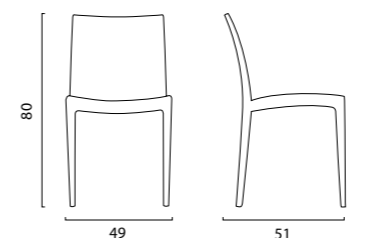

Trieste

Sedia polipropilene ignifugo
Fire-retardant polypropylene chair

Linea Ignifuga 

Linea Ignifuga 

SEDIA TRIESTE IGNIFUGA
Classe 1 – Reazione al fuoco (norma UNI 9177)
Certificazioni domestico & contract
TRIESTE FIRE-RETARDANT CHAIR
Class 1 – Reaction to fire (UNI 9177 standard)
Certifications domestic & contract

DIMENSIONI | DIMENSIONS (cm)

IMPILABILE | STACKABLE

LOGISTICA | LOGISTIC

			PESO WEIGHT (kg)
PZ. PALLET PCS. PALLET	24		3,7
MISURE PALLET PALLET DIM. (cm)	91 x 48 x 224 h		
PZ. BILICO PCS. TRUCK	1.920		
PZ. 40' CTR PCS. 40' CTN	1.440		