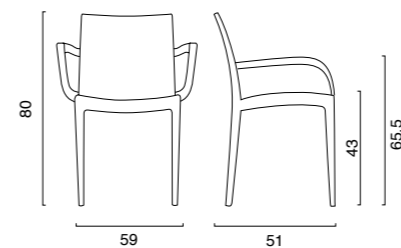

Venice

Poltrona polipropilene ignifugo
Fire-retardant polypropylene armchair

Linea Ignifuga 

Linea Ignifuga 

POLTRONA VENICE IGNIFUGA
Classe 1 – Reazione al fuoco (norma UNI 9177)
Certificazioni domestico & contract
VENICE FIRE-RETARDANT ARMCHAIR
Class 1 – Reaction to fire (UNI 9177 standard)
Certifications domestic & contract

DIMENSIONI | DIMENSIONS (cm)

IMPILABILE | STACKABLE

LOGISTICA | LOGISTIC

		PESO WEIGHT (kg)
PZ. PALLET PCS. PALLET	24	3,8
MISURE PALLET PALLET DIM. (cm)	100 x 60 x 234 h	
PZ. BILICO PCS. TRUCK	1.392	
PZ. 40' CTR PCS. 40' CTN	1.104	