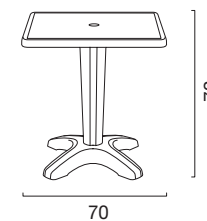

Zavor 70x70

Tavolo in polipropilene
Polypropylene table

**TAVOLO ZAVOR 70X70 QUADRATO IN POLIPROPILENE
CON RIPIANO RIBALTABILE E LA GAMBA ZAVORRABILE.**
SQUARE TABLE ZAVOR 70X70 IN POLYPROPYLENE WITH
TIP-TOP AND THE LEG CAN BE FILLED WITH A BALLAST.

DIMENSIONI | DIMENSIONS (cm)

LOGISTICA | LOGISTIC

		PESO WEIGHT (kg)
PZ. PALLET PCS. PALLET	15	5,20
MISURE PALLET PALLET DIM. (cm)	120 x 80 x 236 h	
PZ. BILICO PCS. TRUCK	495	
PZ. 40' CTR PCS. 40' CTN	375	